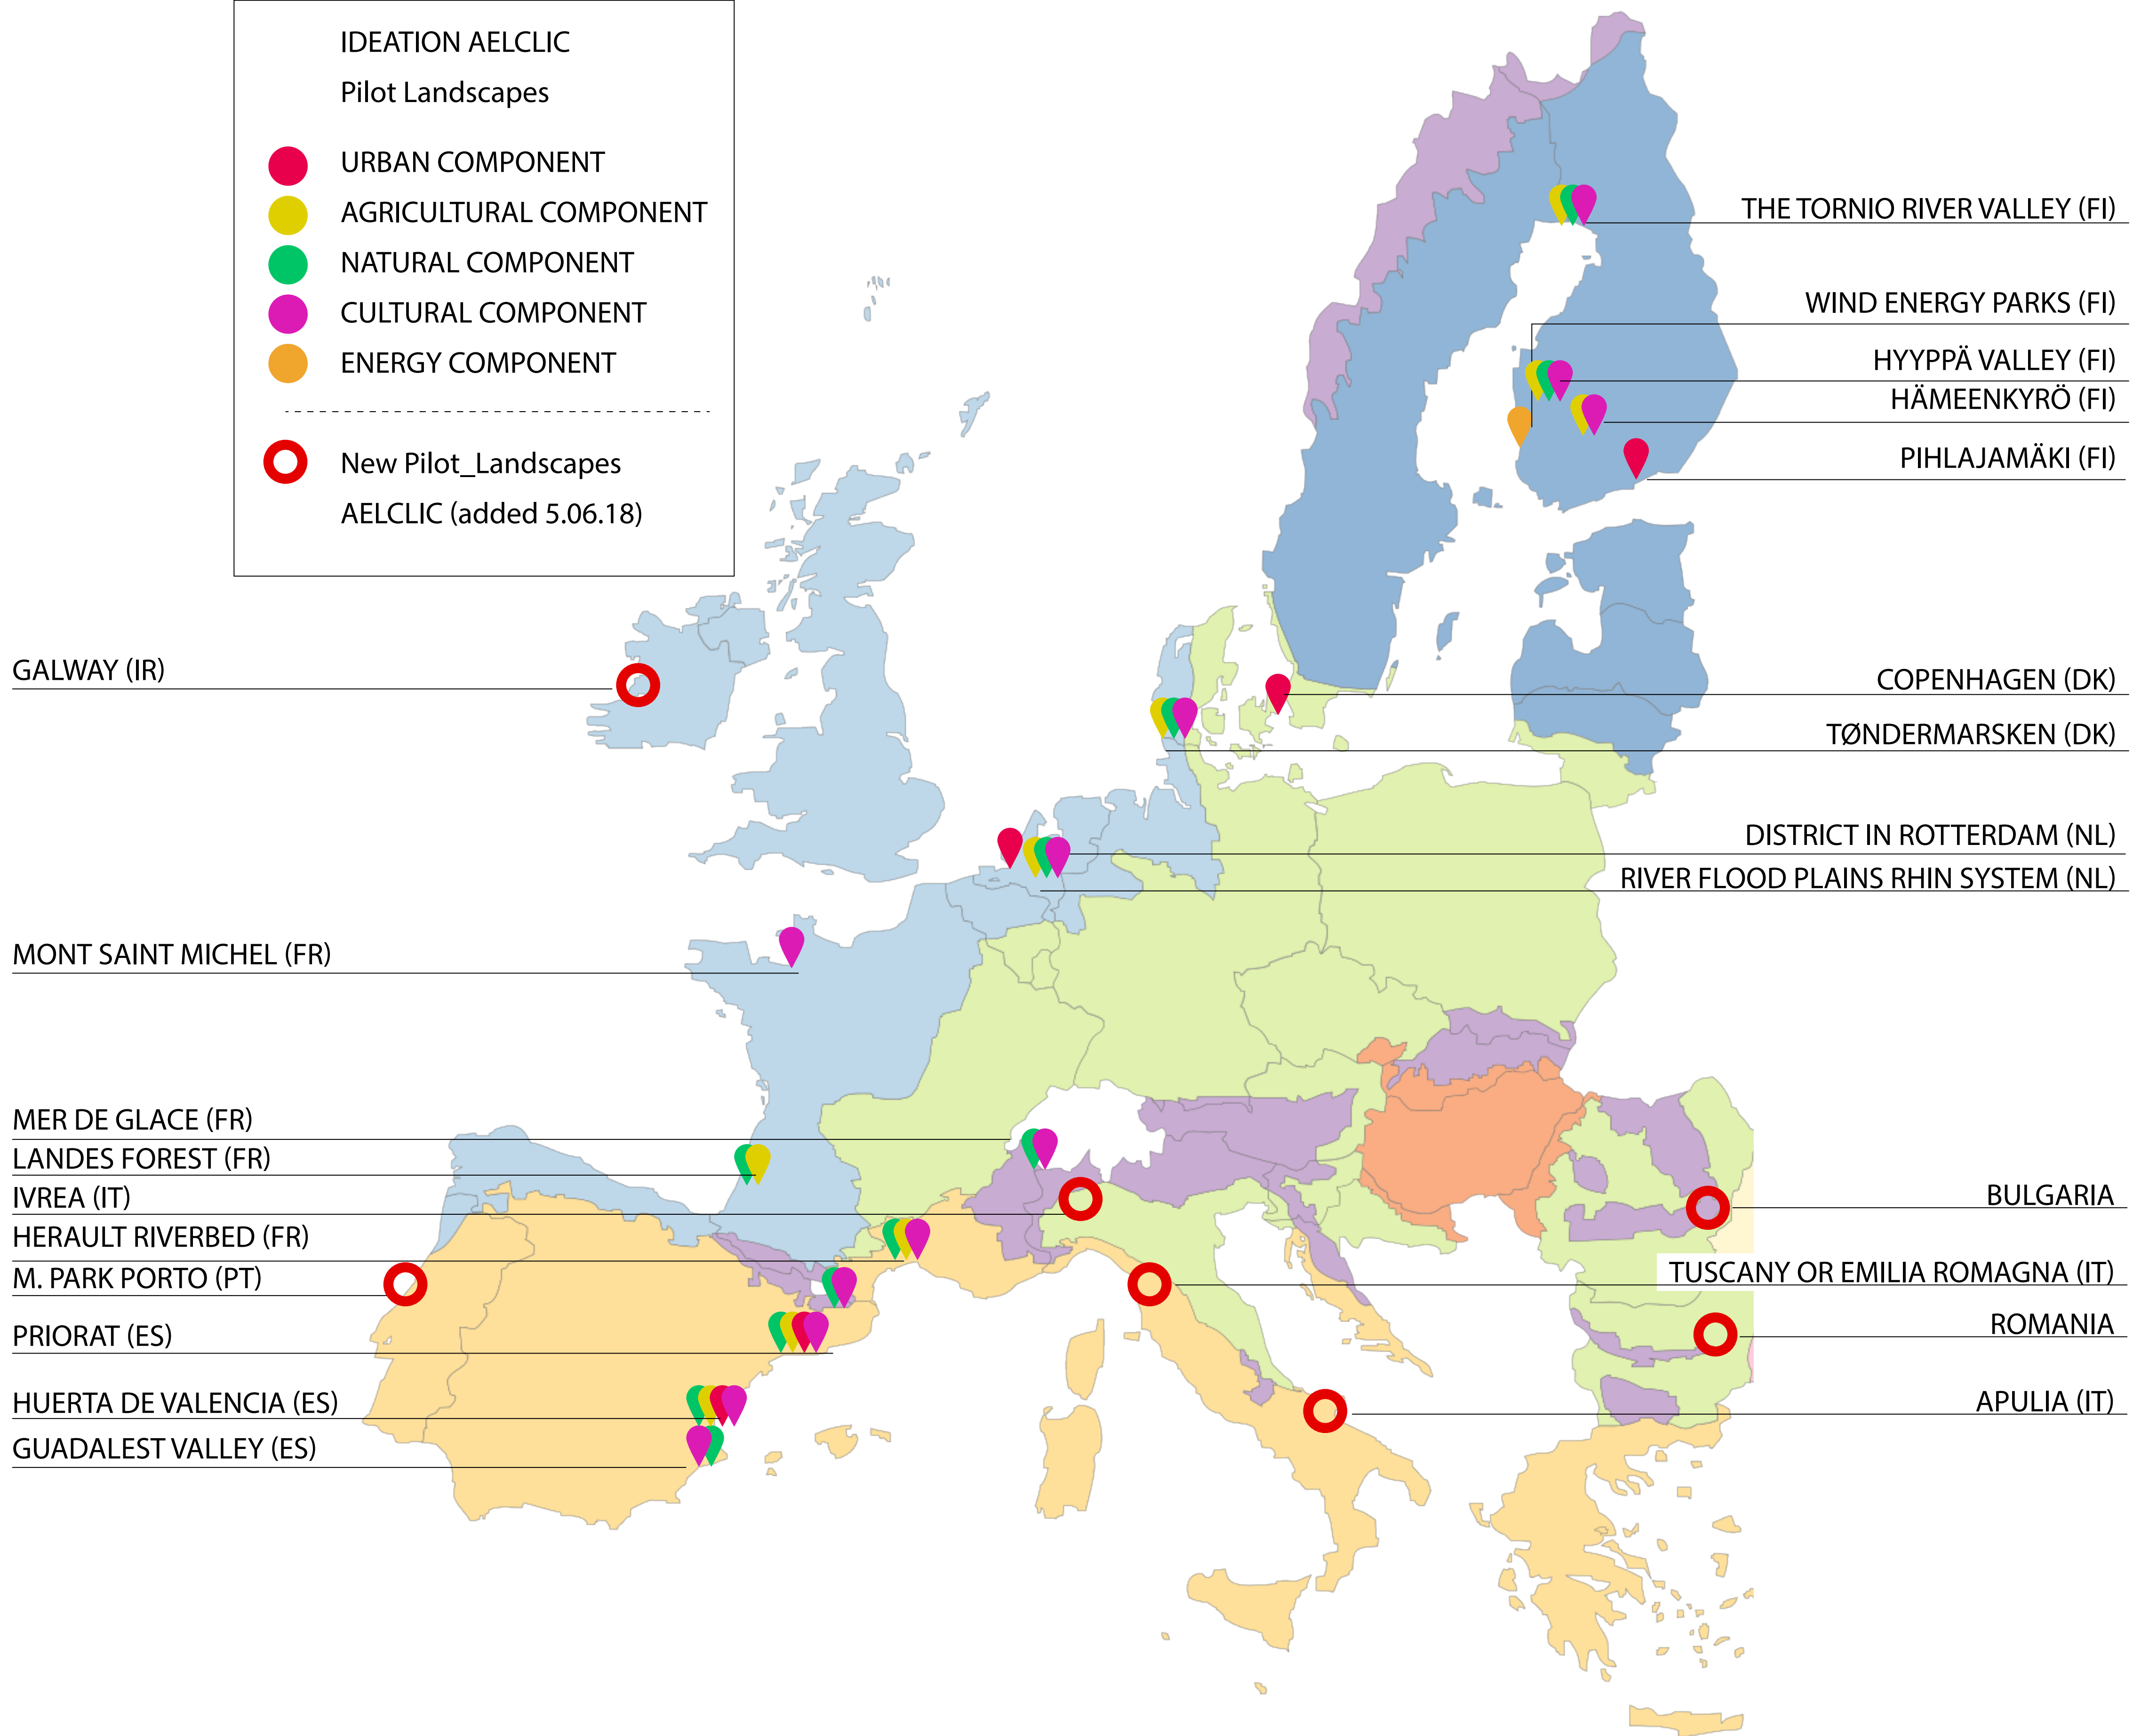

IDEATION AELCLIC  
Pilot Landscapes

- URBAN COMPONENT
- AGRICULTURAL COMPONENT
- NATURAL COMPONENT
- CULTURAL COMPONENT
- ENERGY COMPONENT

---

- New Pilot\_Landscapes  
AELCLIC (added 5.06.18)

- GALWAY (IR)
- THE TORNIO RIVER VALLEY (FI)
- COPENHAGEN (DK)
- WIND ENERGY PARKS (FI)
- TØNDERMARSKEN (DK)
- HYYPÄ VALLEY (FI)
- HÄMEENKYRÖ (FI)
- PIHLAJAMÄKI (FI)
- MONT SAINT MICHEL (FR)
- DISTRICT IN ROTTERDAM (NL)
- RIVER FLOOD PLAINS RHIN SYSTEM (NL)
- MER DE GLACE (FR)
- LANDES FOREST (FR)
- IVREA (IT)
- BULGARIA
- HERAULT RIVERBED (FR)
- M. PARK PORTO (PT)
- PRIORAT (ES)
- TUSCANY OR EMILIA ROMAGNA (IT)
- ROMANIA
- HUERTA DE VALENCIA (ES)
- GUADALEST VALLEY (ES)
- APULIA (IT)